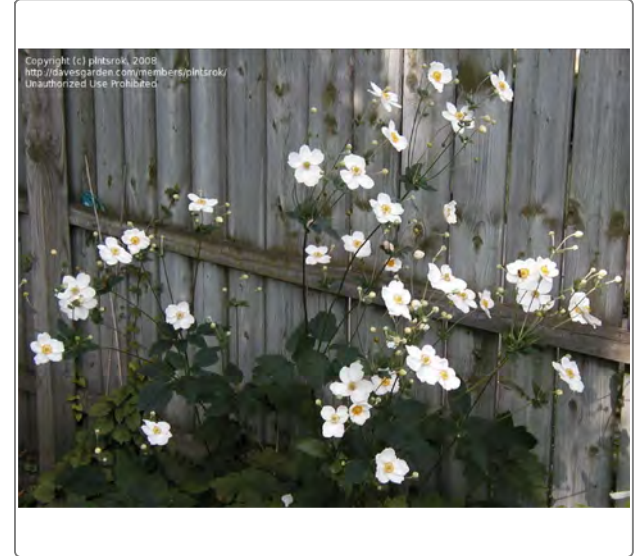

MACKLE ~ 1

EMPEROR I JAPANESE MAPLE (DEEP RED)
ACER Palmatum Emperor I

AZURE MONKSHOOD
ACONITUM Fischeri

HONORINE JOBERT WINDFLOWER
Anemone x 'Honorine Jobert'

SILVER BROCADE ARTEMISIA
Artemisia stelleriana 'SILVER BROCADE'